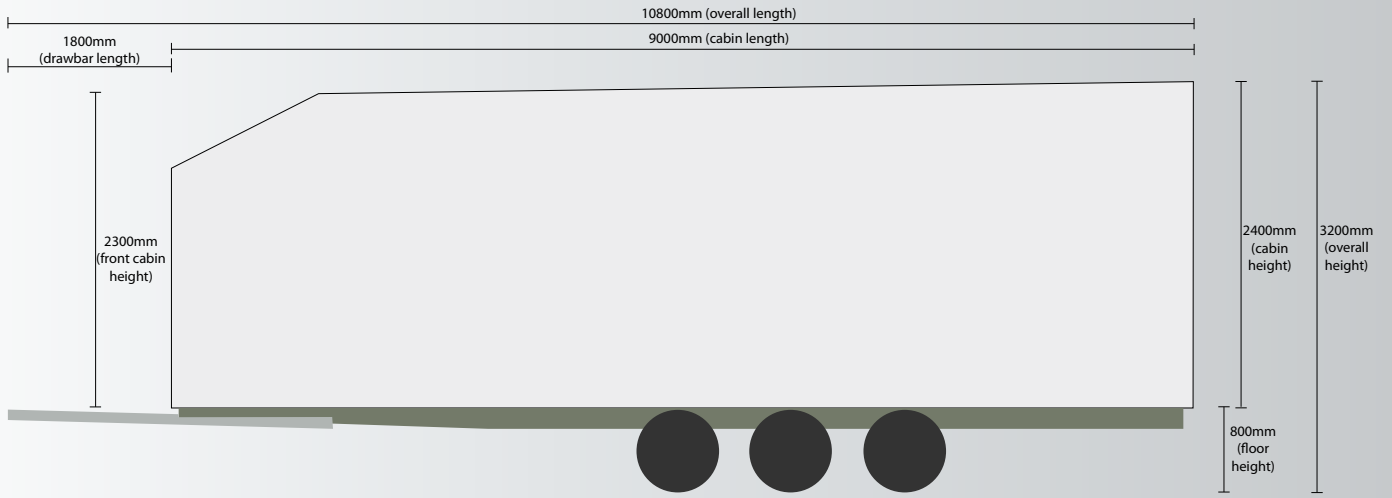

SERIES 9

Dimension Specifications